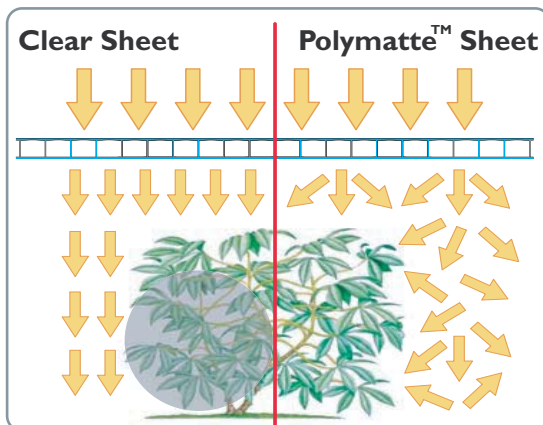

# Polygal Polymatte™

Agricultural research has shown that both crops with a high plant canopy and ornamental plants with a small canopy can utilize diffused light better than direct light. 8mm Polygal® Polymatte™ sheets provide 77% light transmission and 100% light diffusion.

Plants create food from light and consequently the light received is very important. Plants exposed to direct light (no diffusion) produce a majority of their food from the top leaves facing the sun. Ultimately, diffused light delivers light to all the leaves where photosynthesis is maximized resulting in greater plant food production. The end result is healthier, fuller plant development and less stress on the upper leaves. Polygal is committed to producing specialty sheets like Polymatte™ to bring quality and leading edge technology to the consumer.